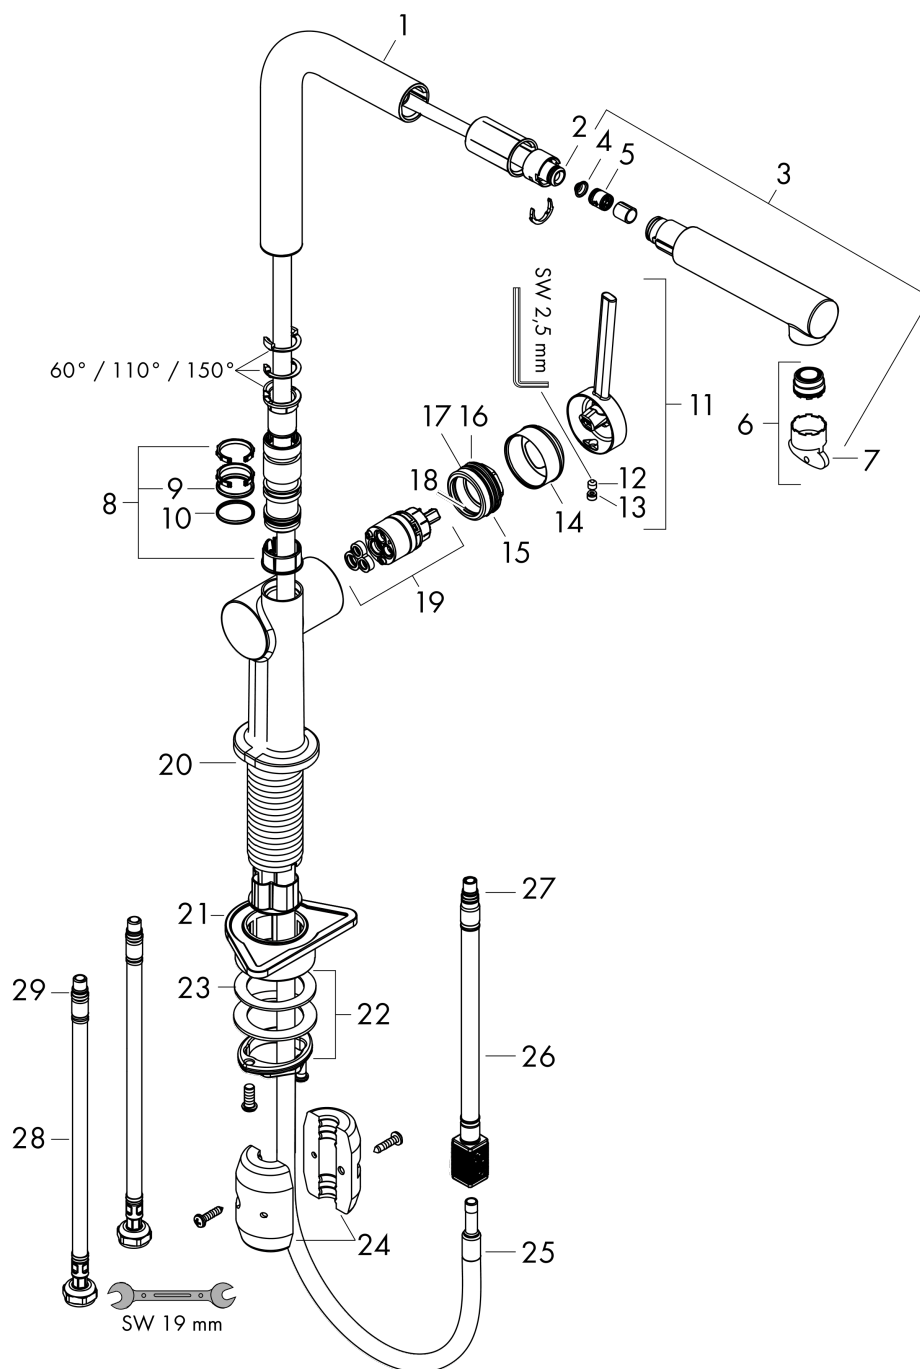

Talis M54

Single lever kitchen mixer 270, Eco, pull-out spout, 1jet

Surfaces: **Matt Black** Article Number: **72845670**

Description

product features

- ComfortZone 270
- I-spout
- swivel range adjustable in 4 steps 60°, 110°, 150° or 360°
- laminar spray
- quick connect hose
- connection dimension: DN15
- maximum flow rate at 3 bar: 4,9 l/min
- ceramic cartridge
- connection type: G 3/8 connections
- temperature limitation adjustable
- integrated non-return valve
- suitable for continuous flow water heaters
- flow rate limited to maximum 6 l/min

Exploded Drawing

Year of production: >04/20

Talis M54

Single lever kitchen mixer 270, Eco, pull-out spout, 1jet

Surfaces: **Matt Black** Article Number: **72845670**

Spare part list

Year of production: >04/20

Pos.	Description	Article Number	Price	PU
1	spout cpl.	93749670	-	1
2	O-ring 8x2	98112000	-	1
3	handspray	93752670	-	1
4	filter	98516000	-	1
5	non return valve DW 10	96456000	-	1
6	spray former	93753000	-	1
7	service tool	93750000	-	1
8	set of lever collars	98365000	-	1
9	O-ring 19x2	98426000	-	1
10	O-ring 20x1,5	98197000	-	1
11	handle	93736670	-	1
12	hollow set screw M5x5	98446000	-	1
13	screw cover	93735610	-	1
14	flange	93737670	-	1
15	nut	93738000	-	1
16	O-ring 25x1,5	98146000	-	1
17	O-ring 30x1,5	98433000	-	1
18	O-ring 29x2	98391000	-	1
19	cartridge, assy	93740000	-	1
20	O-ring 36x3	98052000	-	1
21	support	97523000	-	1
22	fixing set (Ø 34)	95049000	-	1
23	lever collar	97548000	-	1
24	weight	92500000	-	1
25	hose 1,50 m	93816000	-	1
26	hose	93744000	-	1
27	O-ring 7x1,5	98422000	-	1
28	connection hose 900 mm M8x0,75 G3/8	93746000	-	1
29	O-ring 6,6x1,6	93019000	-	1
a	set of adapters	93395000	-	1