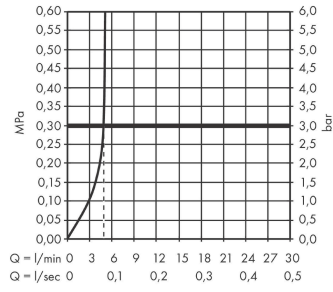

Talis M54

Single lever kitchen mixer 270, Eco, pull-out spout, 1jet

Surfaces: **Matt Black** Article Number: **72845670**

Description

product features

- ComfortZone 270
- I-spout
- swivel range adjustable in 4 steps 60°, 110°, 150° or 360°
- laminar spray
- quick connect hose
- connection dimension: DN15
- maximum flow rate at 3 bar: 4,9 l/min
- ceramic cartridge
- connection type: G 3/8 connections
- temperature limitation adjustable
- integrated non-return valve
- suitable for continuous flow water heaters
- flow rate limited to maximum 6 l/min

Technology

Design awards

reddot winner 2020

Product image

Scale drawing

Talis M54
Single lever kitchen mixer 270, Eco, pull-out spout, 1jet
 Surfaces: **Matt Black** Article Number: **72845670**

Flowchart

Talis M54
Single lever kitchen mixer 270, Eco, pull-out spout, 1jet
 Surfaces: **Matt Black** Article Number: **72845670**

Exploded Drawing

Year of production: >04/20

Talis M54

Single lever kitchen mixer 270, Eco, pull-out spout, 1jet

Surfaces: **Matt Black** Article Number: **72845670**

Spare part list

Year of production: >04/20