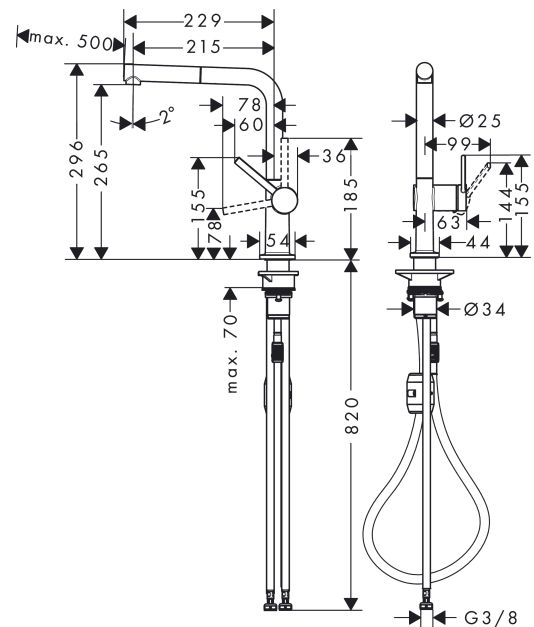

Scale drawing